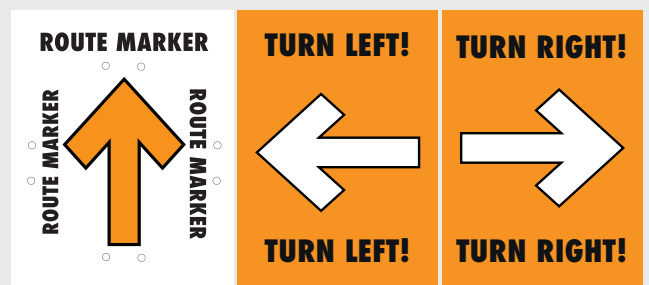

📍 ROUTE INFORMATION

To access GPX files and downloadable maps, visit the URL below.

dunstabledownshalf.com/race-info

TOTAL DISTANCE / ELEVATION

21.3km / 450m

AID STATIONS

You will pass our aid station twice at 5.8 & 12.5km. Water, coke, gels and sweets will be available.

TOILETS

Available at the start/finish only.

📍 NAVIGATION

The route will be marked with **orange arrows and orange fluorescent tape**. There will also be marshals positioned at regular intervals.

📞 EMERGENCY PHONE NUMBER